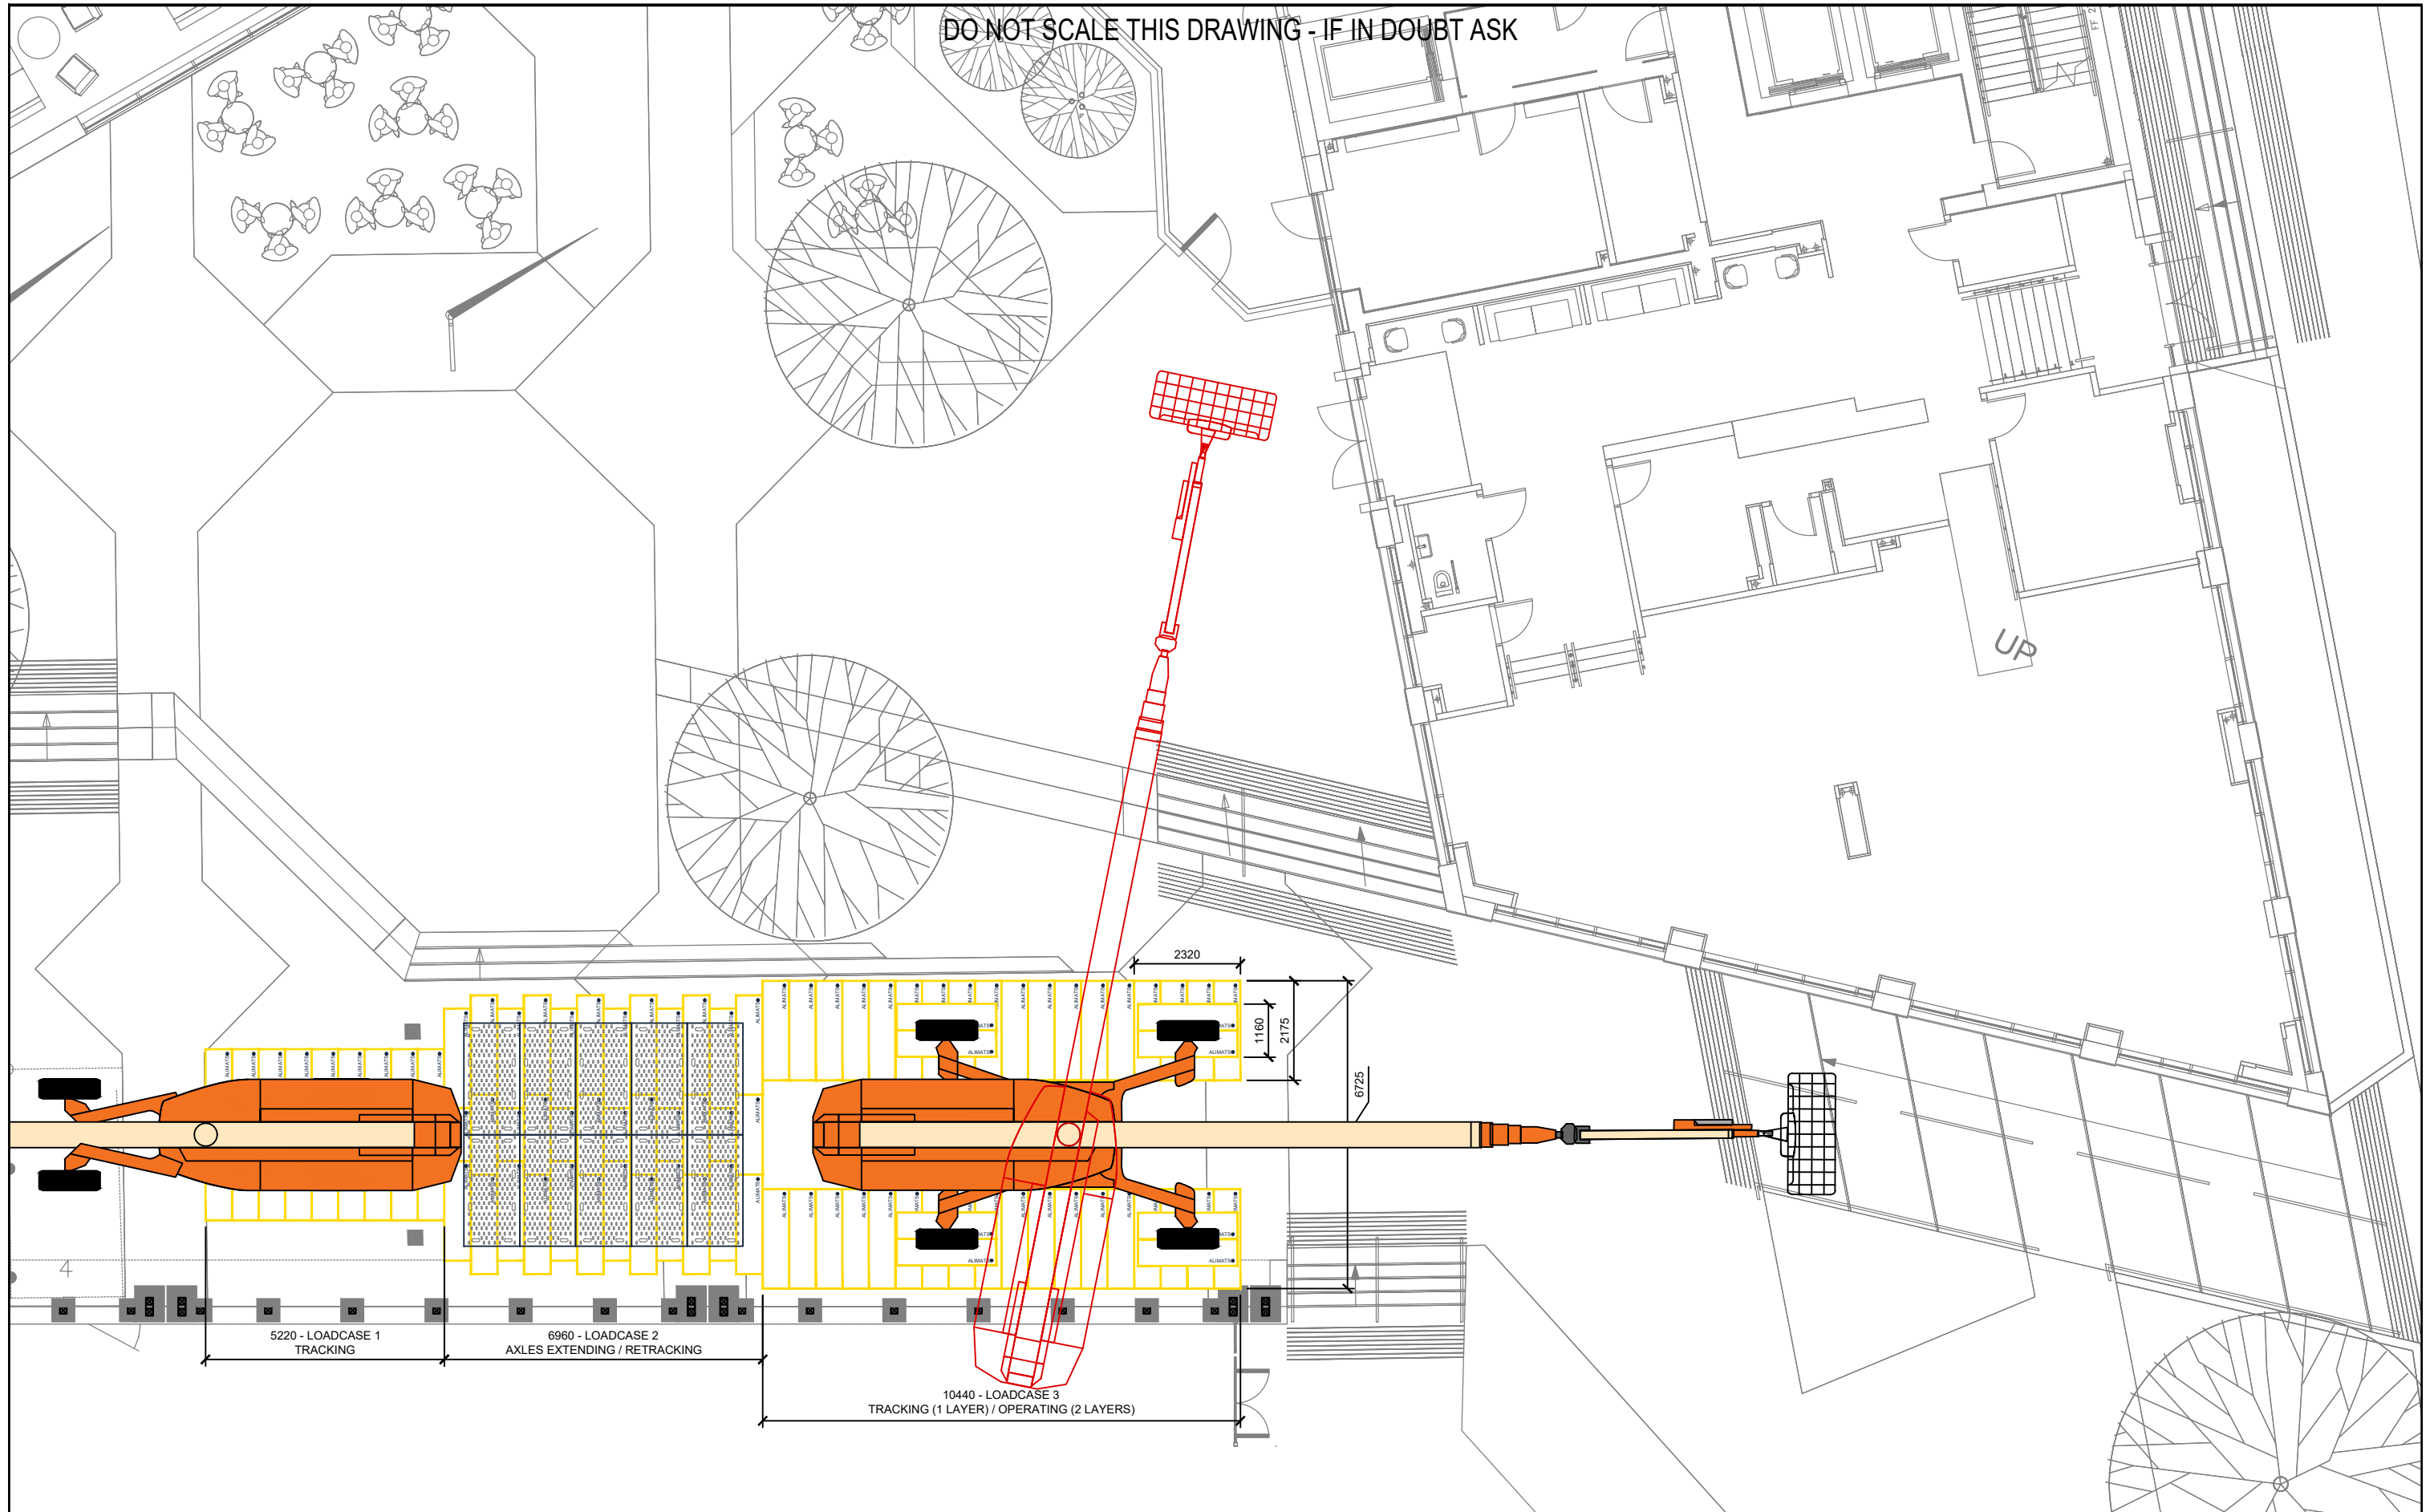

DO NOT SCALE THIS DRAWING - IF IN DOUBT ASK

Revision	Description	Date	Initial	Checked

Brilliant Ideas
Brilliant Ideas Ltd
New House Farm
Belper Road
Bradley
Ashbourne
DE6 1LP
Website: www.brilliantideastd.co.uk
Telephone: +44 (0) 1335 345 111

Drawing Title:
**SITE PLAN
SALFORD
JLG1850SJ**

Drawn By: DW	Scale @ A3: NTS UNO
Checked By: KH	Date: 19/10/2021
Drawing Number: A-BIL-118M-GA04	Revision: T1